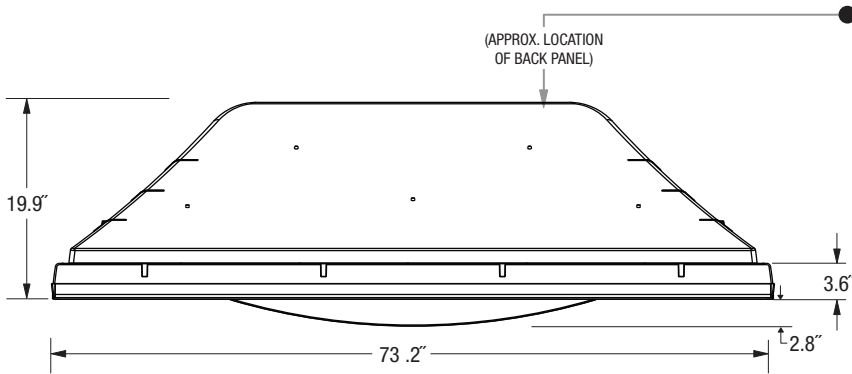

WD-82837

HOME THEATER TV

OVERALL DIMENSIONS (Approx.)

Height	Width	Depth	TV Weight	Operating Power Consumption
48.5"	73.2"	22.7"	154 lbs	221 W

TOP

BACK PANEL

SIDE PANEL

FRONT

LEFT SIDE

Note: Illustrations not necessarily to scale.

Descriptions and specifications subject to change without notice. The dimensions are approximate for general information when deciding the locations and placements of the product. When creating a custom-built environment for this product, please take exact measurements from the specific unit to be installed before doing any finished carpentry. When installing the unit, allow for air circulation, ventilation, and variations due to manufacturing tolerances. The cosmetic appearance of the product may vary from that depicted here. Not responsible for typographical or printed errors.