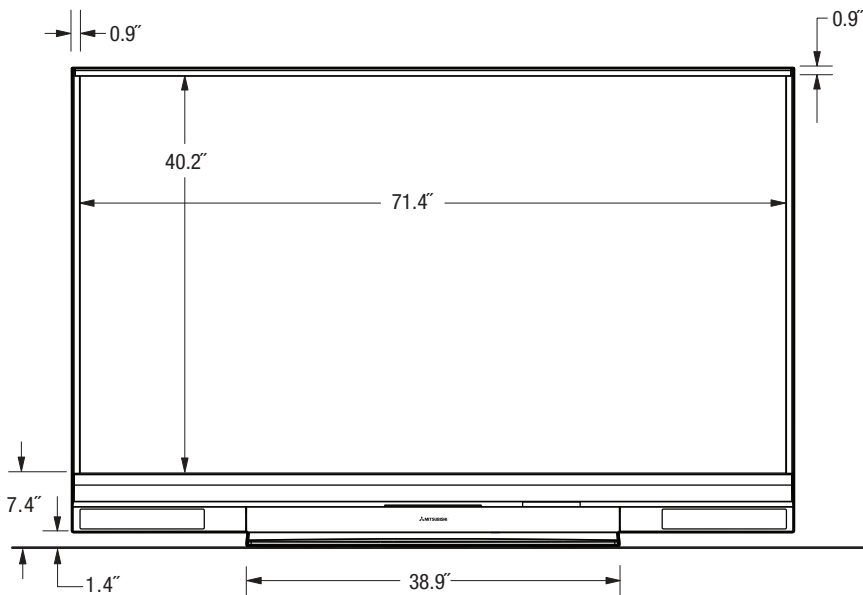

WD-82837

HOME THEATER TV

OVERALL DIMENSIONS (Approx.)

Height	Width	Depth	TV Weight	Operating Power Consumption
48.5"	73.2"	22.7"	154 lbs	221 W

TOP

BACK PANEL

SIDE PANEL

FRONT

LEFT SIDE

Note: Illustrations not necessarily to scale.

Descriptions and specifications subject to change without notice. The dimensions are approximate for general information when deciding the locations and placements of the product. When creating a custom-built environment for this product, please take exact measurements from the specific unit to be installed before doing any finished carpentry. When installing the unit, allow for air circulation, ventilation, and variations due to manufacturing tolerances. The cosmetic appearance of the product may vary from that depicted here. Not responsible for typographical or printed errors.