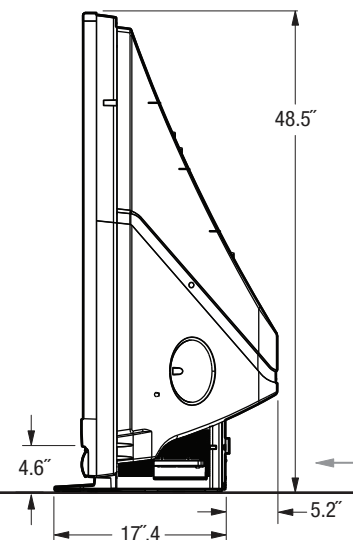

WD-82837

HOME THEATER TV

OVERALL DIMENSIONS (Approx.)

Height	Width	Depth	TV Weight	Operating Power Consumption
48.5"	73.2"	22.7"	154 lbs	221 W

TOP

BACK PANEL

SIDE PANEL

FRONT

LEFT SIDE

Note: Illustrations not necessarily to scale.

Descriptions and specifications subject to change without notice. The dimensions are approximate for general information when deciding the locations and placements of the product. When creating a custom-built environment for this product, please take exact measurements from the specific unit to be installed before doing any finished carpentry. When installing the unit, allow for air circulation, ventilation, and variations due to manufacturing tolerances. The cosmetic appearance of the product may vary from that depicted here. Not responsible for typographical or printed errors.