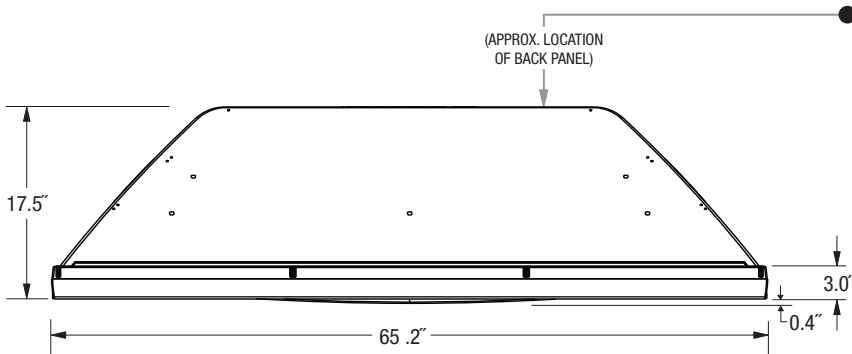

WD-73837

HOME THEATER TV

OVERALL DIMENSIONS (Approx.)

Height	Width	Depth	TV Weight	Operating Power Consumption
43.6"	65.2"	17.9"	92.8 lbs	221 W

TOP

BACK PANEL

SIDE PANEL

FRONT

LEFT SIDE

Note: Illustrations not necessarily to scale.

Descriptions and specifications subject to change without notice. The dimensions are approximate for general information when deciding the locations and placements of the product. When creating a custom-built environment for this product, please take exact measurements from the specific unit to be installed before doing any finished carpentry. When installing the unit, allow for air circulation, ventilation, and variations due to manufacturing tolerances. The cosmetic appearance of the product may vary from that depicted here. Not responsible for typographical or printed errors.