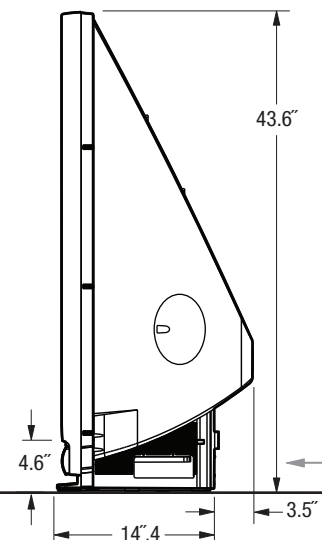

WD-73837

HOME THEATER TV

OVERALL DIMENSIONS (Approx.)

Height	Width	Depth	TV Weight	Operating Power Consumption
43.6"	65.2"	17.9"	92.8 lbs	221 W

TOP

BACK PANEL

SIDE PANEL

FRONT

LEFT SIDE

Note: Illustrations not necessarily to scale.

Descriptions and specifications subject to change without notice. The dimensions are approximate for general information when deciding the locations and placements of the product. When creating a custom-built environment for this product, please take exact measurements from the specific unit to be installed before doing any finished carpentry. When installing the unit, allow for air circulation, ventilation, and variations due to manufacturing tolerances. The cosmetic appearance of the product may vary from that depicted here. Not responsible for typographical or printed errors.