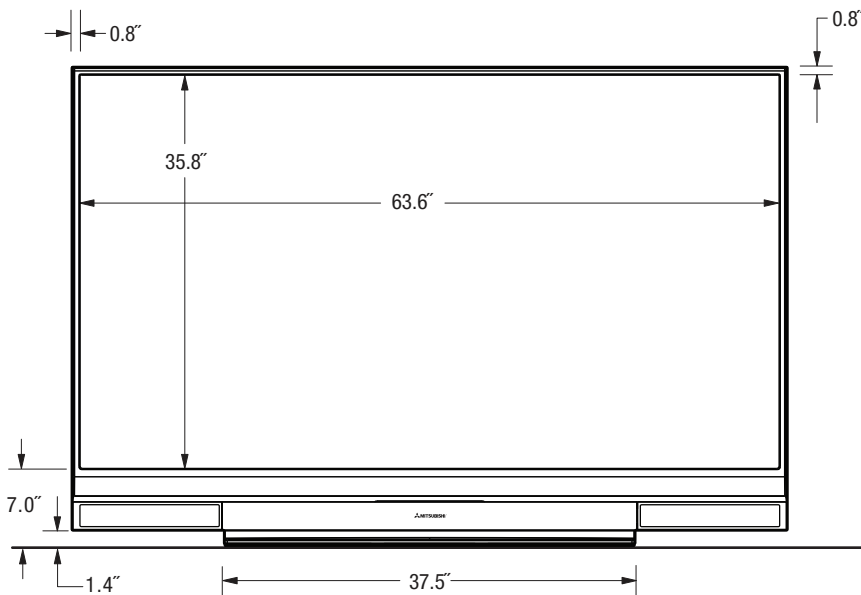

WD-73837

HOME THEATER TV

OVERALL DIMENSIONS (Approx.)

Height	Width	Depth	TV Weight	Operating Power Consumption
43.6"	65.2"	17.9"	92.8 lbs	221 W

TOP

BACK PANEL

SIDE PANEL

FRONT

LEFT SIDE

Note: Illustrations not necessarily to scale.

Descriptions and specifications subject to change without notice. The dimensions are approximate for general information when deciding the locations and placements of the product. When creating a custom-built environment for this product, please take exact measurements from the specific unit to be installed before doing any finished carpentry. When installing the unit, allow for air circulation, ventilation, and variations due to manufacturing tolerances. The cosmetic appearance of the product may vary from that depicted here. Not responsible for typographical or printed errors.