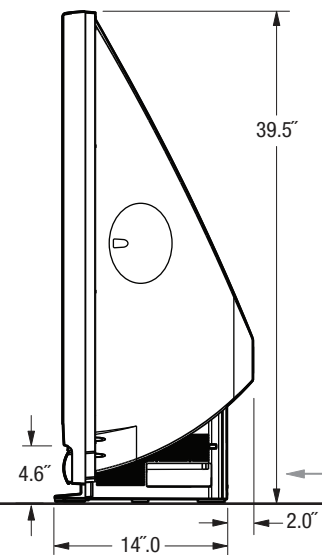

LEFT SIDE

Note: Illustrations not necessarily to scale.

Descriptions and specifications subject to change without notice. The dimensions are approximate for general information when deciding the locations and placements of the product. When creating a custom-built environment for this product, please take exact measurements from the specific unit to be installed before doing any finished carpentry. When installing the unit, allow for air circulation, ventilation, and variations due to manufacturing tolerances. The cosmetic appearance of the product may vary from that depicted here. Not responsible for typographical or printed errors.

DLP is a registered trademark of Texas Instruments. HDMI, the HDMI logo and High-Definition Multimedia Interface are trademarks or registered trademarks of HDMI Licensing LLC. All other brand, product names and marks are trademarks, registered trademarks or service marks of their respective holders.