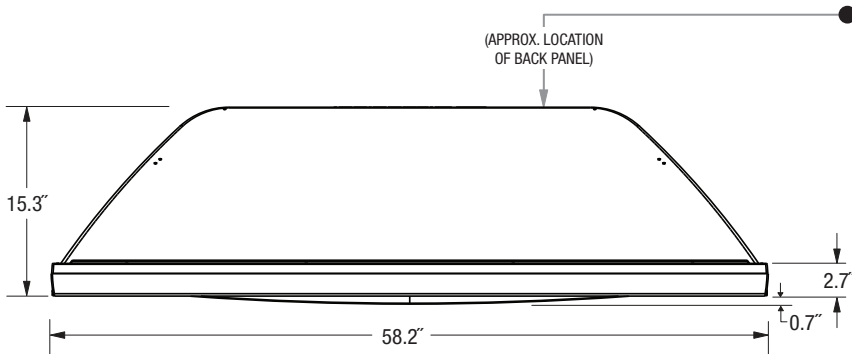

WD-65837

HOME THEATER TV

OVERALL DIMENSIONS (Approx.)

Height	Width	Depth	TV Weight	Operating Power Consumption
39.5"	58.2"	16.0"	72.2 lbs	221 W

TOP