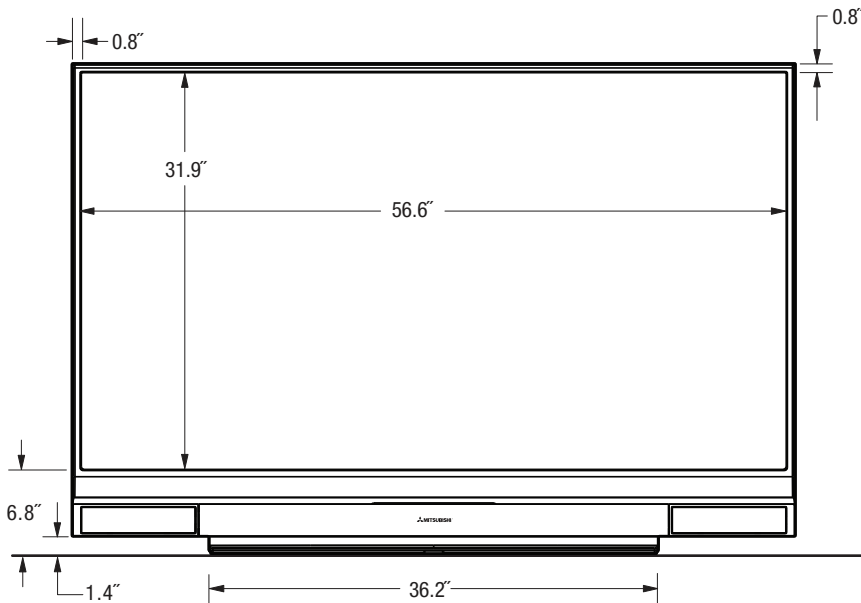

WD-65837

HOME THEATER TV

OVERALL DIMENSIONS (Approx.)

Height	Width	Depth	TV Weight	Operating Power Consumption
39.5"	58.2"	16.0"	72.2 lbs	221 W

TOP

BACK PANEL

SIDE PANEL

FRONT

LEFT SIDE

Note: Illustrations not necessarily to scale.

Descriptions and specifications subject to change without notice. The dimensions are approximate for general information when deciding the locations and placements of the product. When creating a custom-built environment for this product, please take exact measurements from the specific unit to be installed before doing any finished carpentry. When installing the unit, allow for air circulation, ventilation, and variations due to manufacturing tolerances. The cosmetic appearance of the product may vary from that depicted here. Not responsible for typographical or printed errors.

DLP is a registered trademark of Texas Instruments. HDMI, the HDMI logo and High-Definition Multimedia Interface are trademarks or registered trademarks of HDMI Licensing LLC. All other brand, product names and marks are trademarks, registered trademarks or service marks of their respective holders.