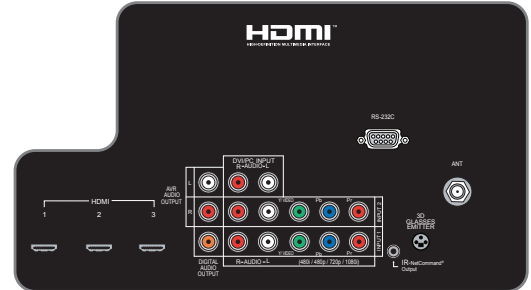

WD-65837

HOME THEATER TV

OVERALL DIMENSIONS (Approx.)

Height	Width	Depth	TV Weight	Operating Power Consumption
39.5"	58.2"	16.0"	72.2 lbs	221 W

TOP

BACK PANEL

SIDE PANEL

FRONT

LEFT SIDE

Note: Illustrations not necessarily to scale.

Descriptions and specifications subject to change without notice. The dimensions are approximate for general information when deciding the locations and placements of the product. When creating a custom-built environment for this product, please take exact measurements from the specific unit to be installed before doing any finished carpentry. When installing the unit, allow for air circulation, ventilation, and variations due to manufacturing tolerances. The cosmetic appearance of the product may vary from that depicted here. Not responsible for typographical or printed errors.

DLP is a registered trademark of Texas Instruments. HDMI, the HDMI logo and High-Definition Multimedia Interface are trademarks or registered trademarks of HDMI Licensing LLC. All other brand, product names and marks are trademarks, registered trademarks or service marks of their respective holders.